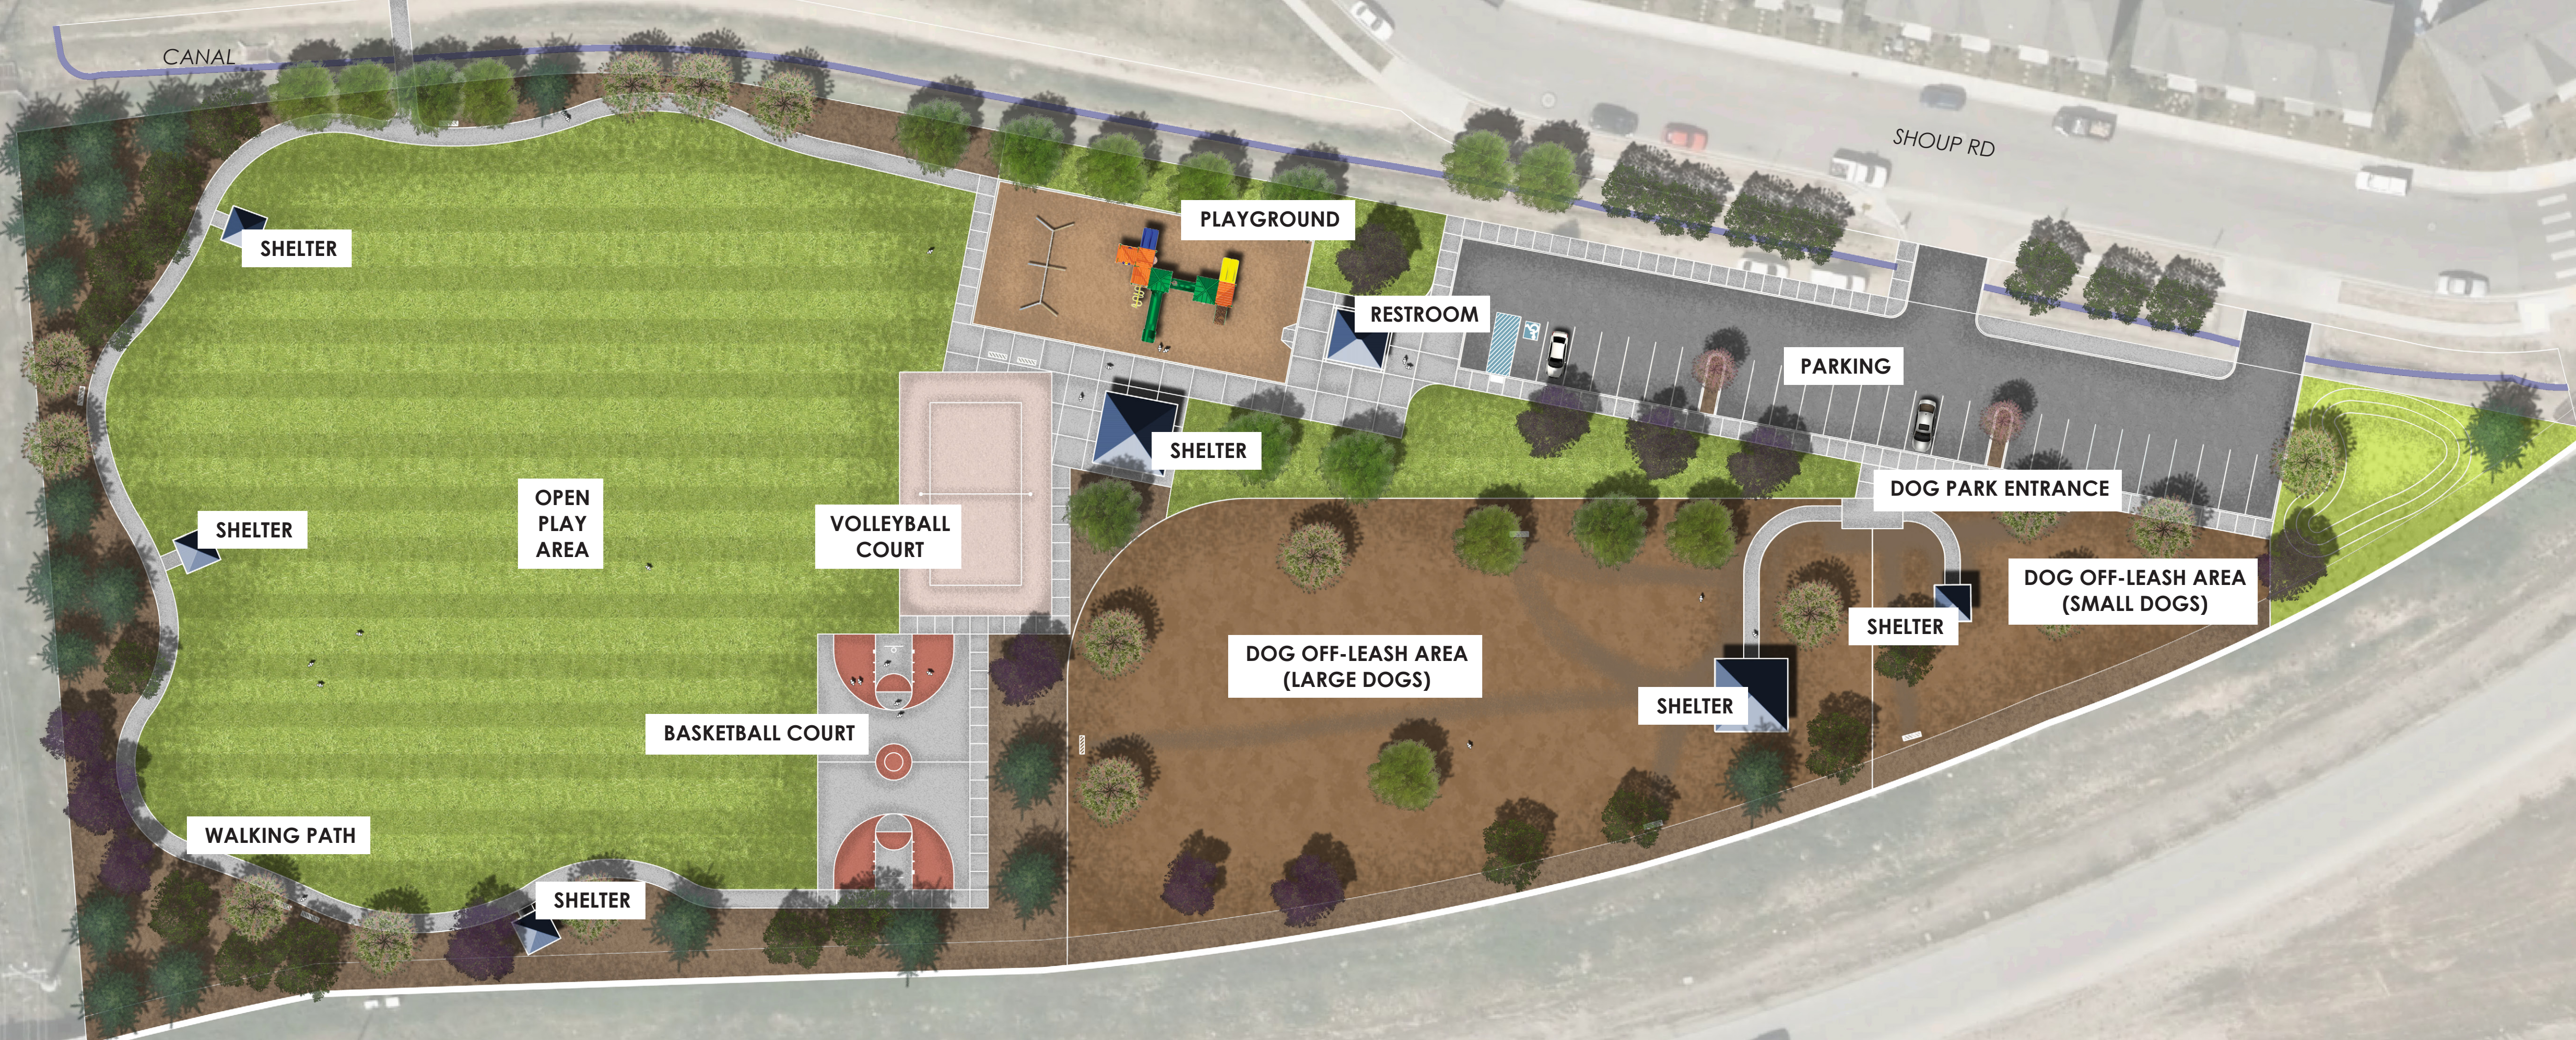

PINE TREE VILLAGE
SUBDIVISION

CANAL

SHOUP RD

MAPLE GROVE RD

SHELTER

PLAYGROUND

RESTROOM

PARKING

SHELTER

OPEN
PLAY
AREA

VOLLEYBALL
COURT

SHELTER

DOG PARK ENTRANCE

DOG OFF-LEASH AREA
(SMALL DOGS)

BASKETBALL COURT

DOG OFF-LEASH AREA
(LARGE DOGS)

SHELTER

WALKING PATH

SHELTER

SHELTER

ITD PROPERTY

I-84

PINE GROVE PARK: MASTER PLAN

4.5 ACRES