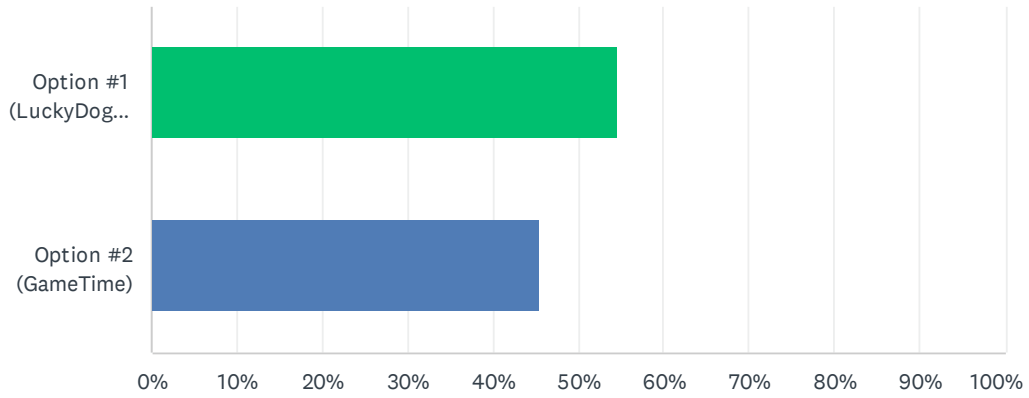

# Q1 Please select which playground design is your preferred option.

Answered: 1,542 Skipped: 0

ANSWER CHOICES	RESPONSES	
Option #1 (LuckyDog Recreation)	54.60%	842
Option #2 (GameTime)	45.40%	700
TOTAL		1,542